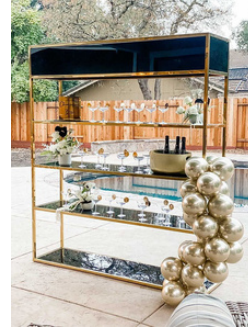

The Clubhouse at Paradise Valley

RENTAL OPTIONS

Champagne Walls

White Wood $250
Champagne Flutes Included

Green Hedge $350
Custom Sign Available for $30

Luxury Glass $450
Delivery Not Included

WOW Factors

White Floral Wall $500
Better Together or Oh Baby Sign Included

Gold Sweetheart WOW $1500
Sweetheart Table & Floral Included

Rustic Sweetheart WOW $1500
Sweetheart Table & Floral Included

Structure & Chandelier $1800
10 x 10 Any Color + Small Chandelier

Fresh Floral

Short Centerpieces $175
Floral with Vase

Tall Centerpieces $350
Floral with Vase

Cocktail Centerpieces $60
Floral