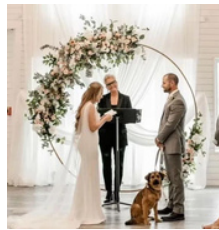

### Large Accents

- Telephone Booth \$650  
Floral Not Included
- Allora Octagon Table \$200  
Glass Top & Gold Metal
- 24 x 36 Seating Chart \$200  
Floral Not Included
- Black Modern Seating Chart \$600  
Candles Not Included