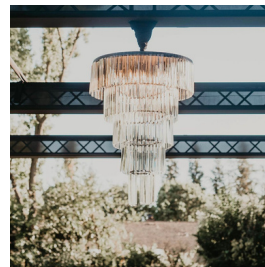

The Clubhouse at Paradise Valley

RENTAL OPTIONS

Champagne Walls

White Wood $250
Champagne Flutes Included

Green Hedge $350
Custom Sign Available for $30

Luxury Glass $450
Delivery Not Included

WOW Factors

White Floral Wall $500
Better Together or Oh Baby Sign Included

Gold Sweetheart WOW $1500
Sweetheart Table & Floral Included

Rustic Sweetheart WOW $1500
Sweetheart Table & Floral Included

Structure & Chandelier $1800
10 x 10 Any Color + Small Chandelier

Fresh Floral

Short Centerpieces $175
Floral with Vase

Tall Centerpieces $350
Floral with Vase

Cocktail Centerpieces $60
Floral

Furniture

Large Chandelier $1000
Installation Included

Leather Couch $550
Delivery Not Included

Leather Chair $250
Delivery Not Included

Coffee Table $200

Table Top Rentals

Rimmed Glass Chargers $4
Silver or Gold

Eclipse Chargers $4
White, Silver, Gold or Blue

Flatware $5/set
Black or Gold

Gold Rimmed Glassware (Each) $3
Delivery Not Included

Applicable sales tax & service charge will apply